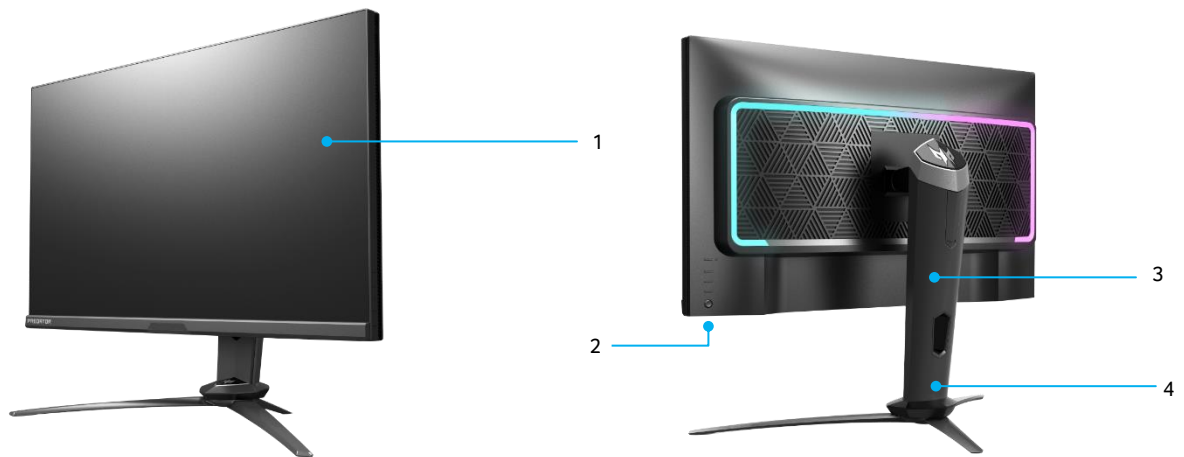

Predator X25

- 24.5" (1920 x 1080) FHD
- Lightning 360Hz refresh rate – only 2.8 milliseconds per frame
- Next-Gen IPS to enable 360Hz
- NVIDIA® Reflex Latency Analyzer, giving competitive gamers an accurate measurement of system latency for the first time
- NVIDIA® G-SYNC® provides tear-free gaming & expanded contrast ratio and color palette
- Up to 0.3ms (G to G, Min.)
- G-Sync Esports mode
- VESA DisplayHDR 400
- Delta E<1
- AdaptiveLight
- LightSense/ColorSense/ProxiSense
- Remote lighting with AdaptiveLight
- Vision Care

Product views	1. 24.5" 16:9 display 2. Power button / OSD button	3. Height adjustment 4. Swivel
Color	Black/Dark silver	
Dimensions and weight	Dimensions: 557.79X411.04~507.32X195.97 mm	Weight: 6.5 kg
Size	24.5"(16:9)	
Active display area	543x302 mm	
Maximum resolution	HDMI: 1920x1080 @240Hz DP: 1920x1080 @360Hz	
	99% sRGB	Mercury free, environment friendly
	IPS Panel	
Response time	1ms (G to G), 0.3ms (G to G, Min.)	
Brightness	Native: 400 (cd/m ²), HDR400 mode: 400 (cd/m ²)	
Viewing angle (CR=10)	178°(H),178°(V)	
Colors	16.7M	
Bits	8bit	
Input signal	HDMI(2.0b) x2 + DisplayPort(1.4) + SPK + Audio out + USB3.0x3+USB2.0+USB-B(4down1up)	
Speakers	2Wx2	
VESA Wall mounting	100X100mm	
Power supply (100V-240V)	External	
Power Consumption (ENERGY STAR)	Off: 0.3W	Sleep: 0.45W On: 37W
Support	NVIDIA G-SYNC™ technology,	
ErgoStand	Tilt -5°-25° Swivel +/-30°	Height adjustment 120mm Pivot +/- 90°